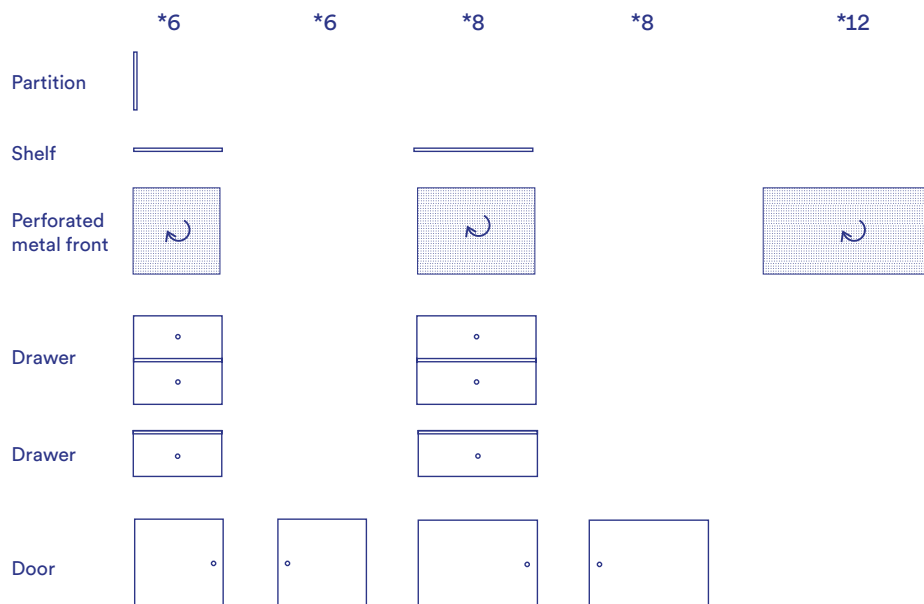

Predefined slot for cable pass in partitions ↔

Depth 30 & 38 cm

H *4

H *6

Top panels

Top panels create a visual coherence when more modules are joined together. The top panels do not fit on the *24 and *32 TV & Sound units.

Choose between 12 mm MDF or glass in following sizes:

MDF:

Top209: *36 = 3x*12

Top139: *24 = 2x*12

Top12M: Custom sized

GLASS:

TGL36: *36 = 3x*12

TGL24: *24 = 2x*12