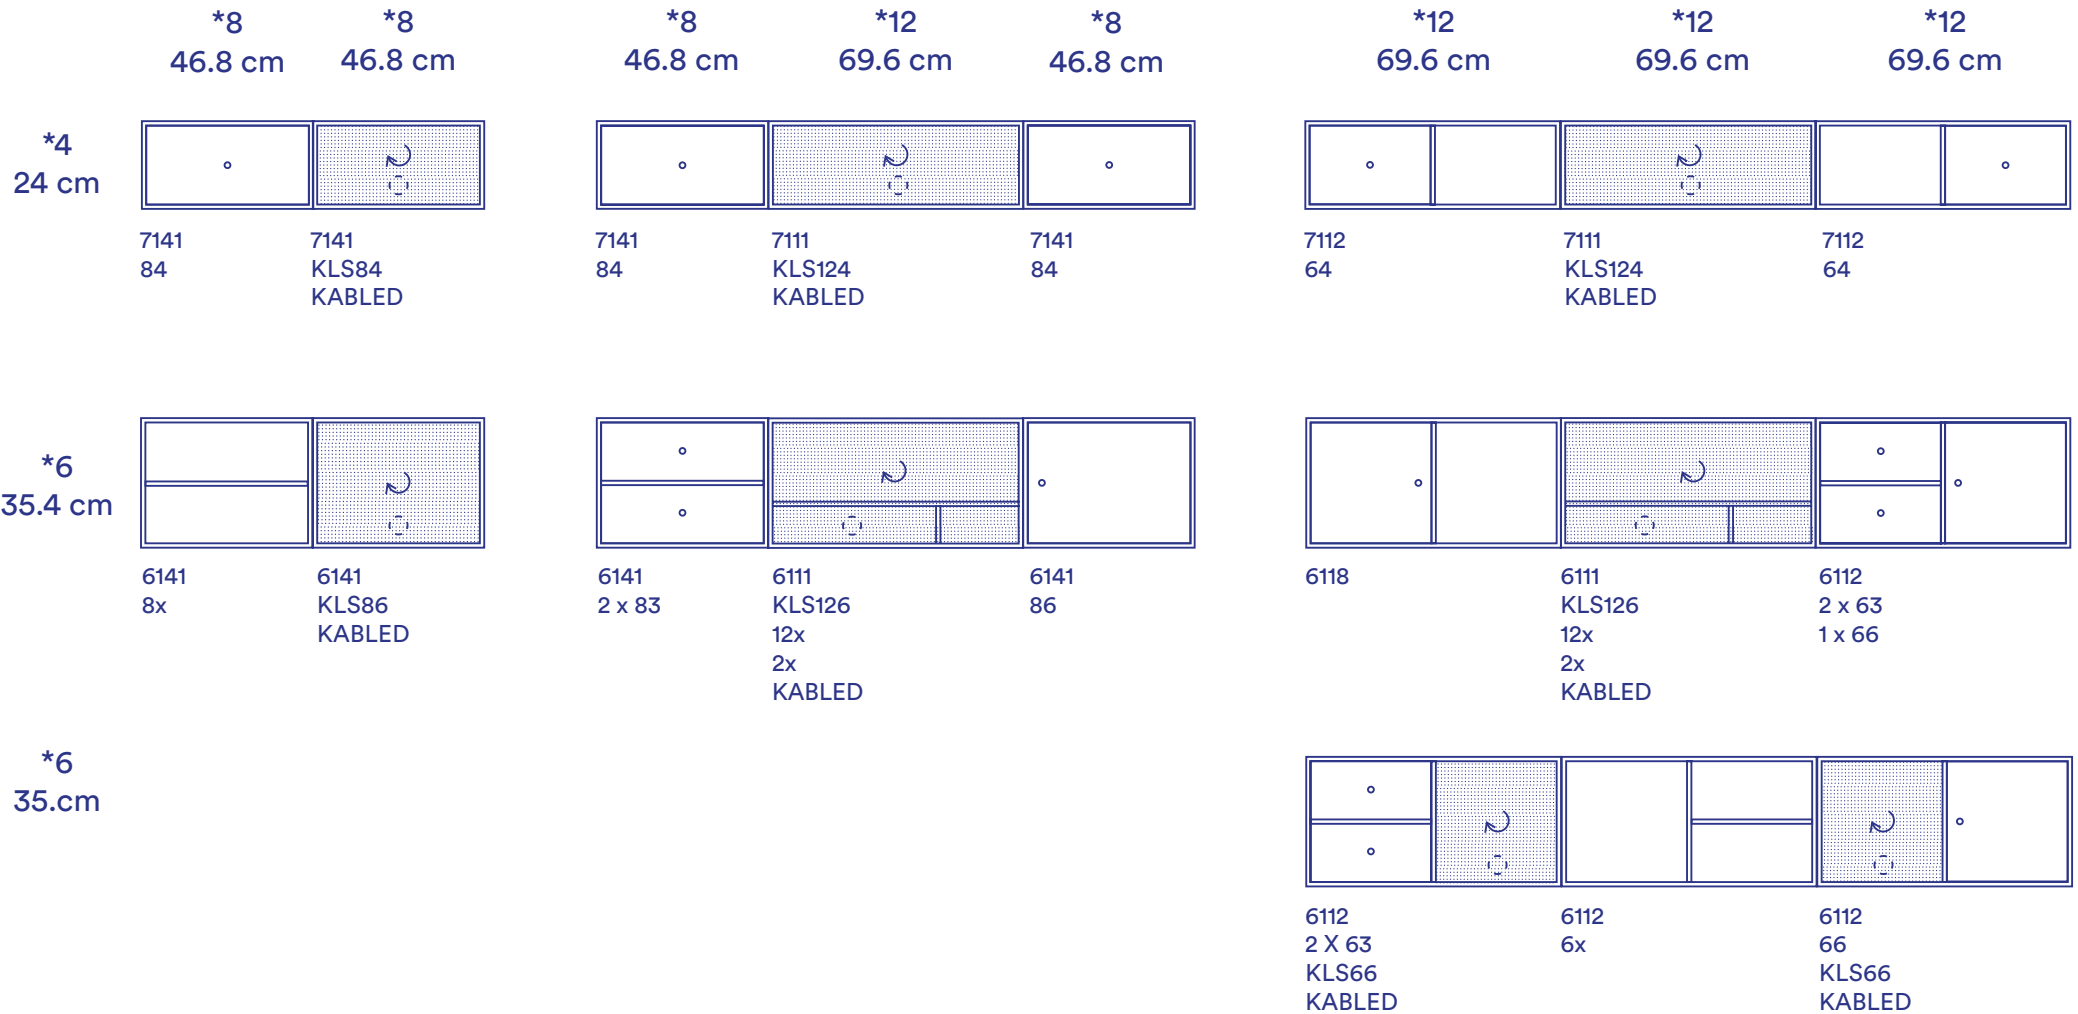

SE15/SE15P

42"

*24 / 138 cm

50"

*24 / 138 cm

55"

*24 / 138 cm

55"

*32 / 183.6 cm

65"

*32 / 183.6 cm

75"

*32 / 183.6 cm

Examples of Montana System tailored solutions

Depth 30 & 38 cm

Introducing 7 new Selections