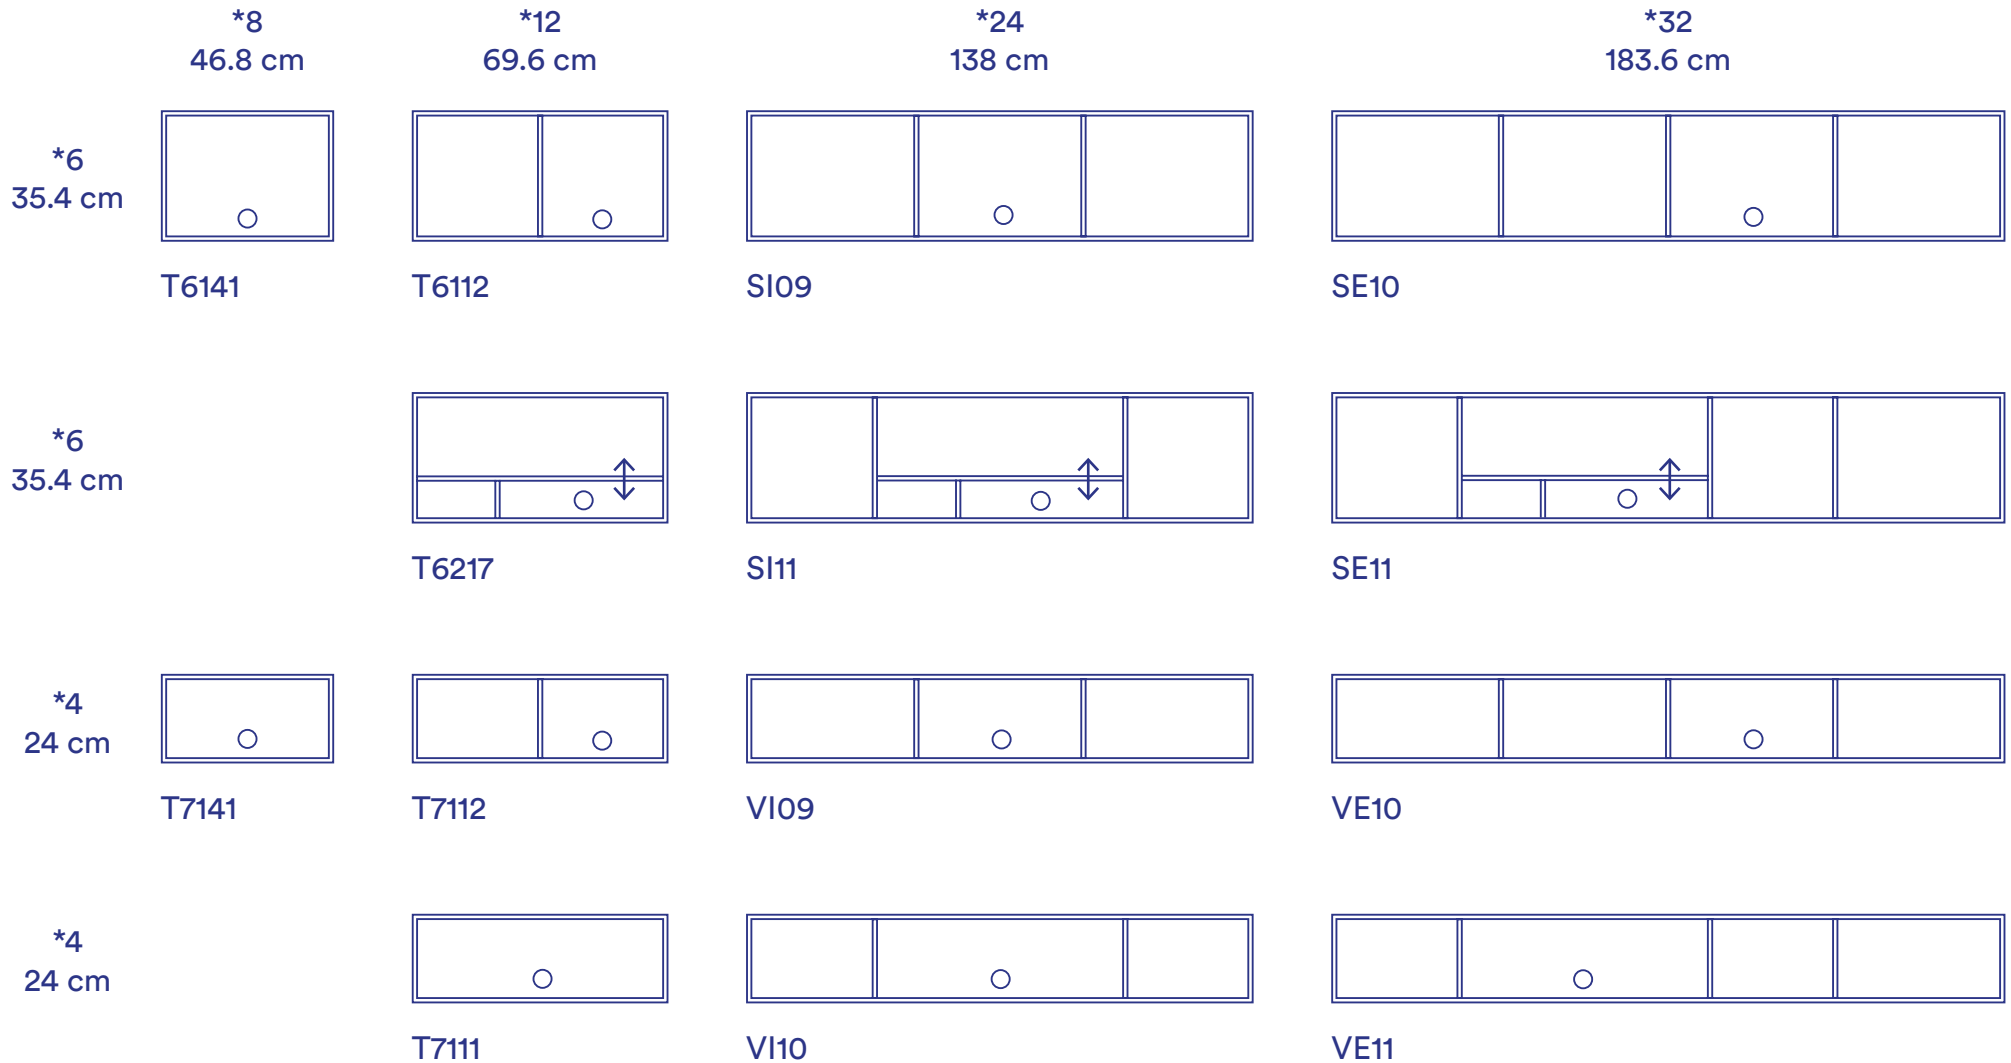

Predefined slot for cable pass in partitions ↔

Depth 30 & 38 cm

H *4

H *6

Top panels

Top panels create a visual coherence when more modules are joined together. The top panels do not fit on the *24 and *32 TV & Sound units.