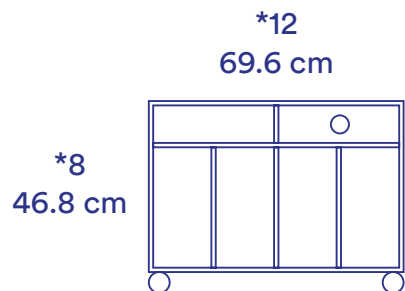

SPIN I

Depth: 46.8 cm

Incl. (KABELD) Follows colour of module

Positions: Castor CR70 black, legs