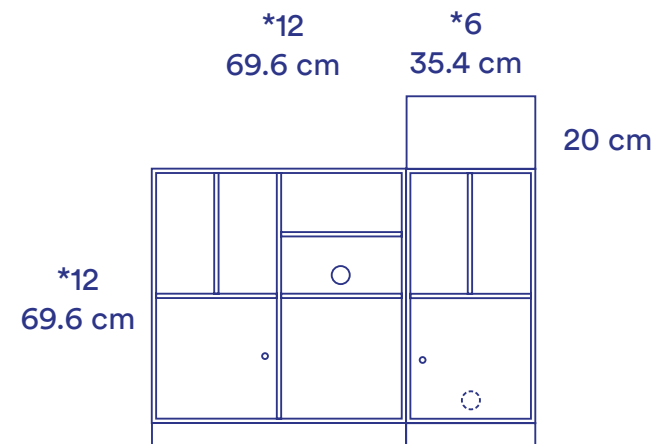

SPIN I *in Acacia*

SPIN II *in Pine*

SPIN III in *Monarch*

SPIN I

Depth: 46.8 cm

Incl. (KABELD) Follows colour of module

Positions: Castor CR70 black, legs

SPIN II

Depth: 46.8 cm

Incl. (KABELD) Follows colour of module

Positions: Castor CR70 black, legs, wall-mounted

SPIN III

Depth: 38 cm

Living things: H 20 cm

Incl. (KABELD) Follows colour of module

Positions: Plinth 3/7 cm, wall-mounted