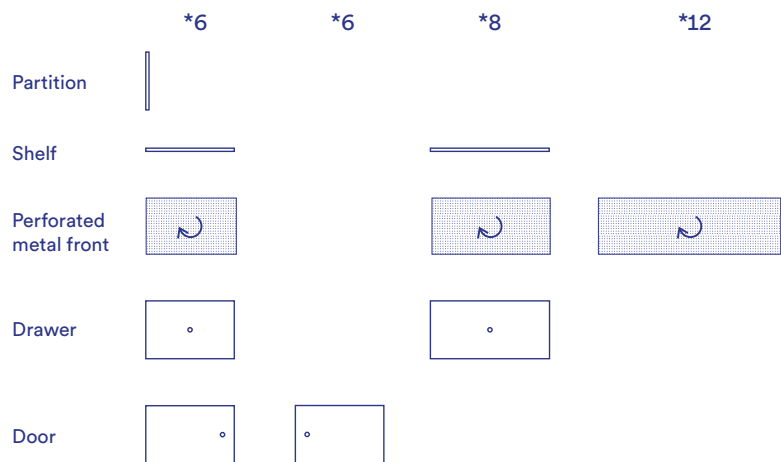

Predefined slot for cable pass in partitions ↔

Depth 30 & 38 cm

H *4

H *6

Top panels

Top panels create a visual coherence when more modules are joined together. The top panels do not fit on the *24 and *32 TV & Sound units.