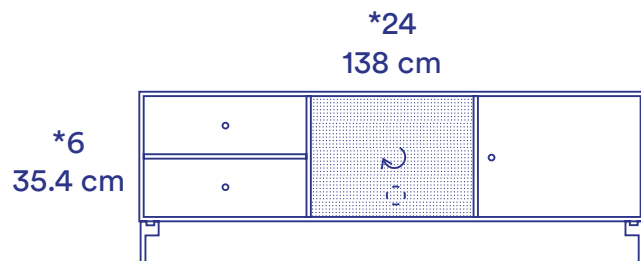

OCTAVE V (5)

Depth: 30 cm

Incl. (KABELD) Follows colour of module

Positions: Wall-mounted, legs

OCTAVE VII (7)

Depth: 30 cm

Incl. (KABELD) Follows colour of module

Positions: Wall-mounted, legs