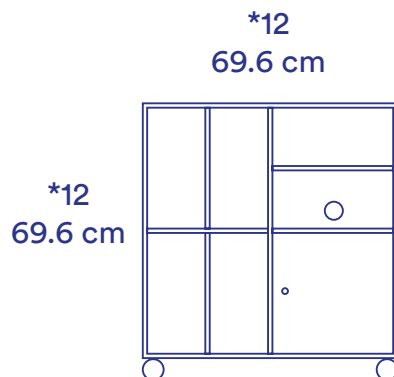

SPIN I *in Acacia*

SPIN II *in Pine*

SPIN III in *Monarch*

SPIN I

Depth: 46.8 cm

Incl. (KABELD) Follows colour of module

Positions: Castor CR70 black, legs

SPIN II

Depth: 46.8 cm

Incl. (KABELD) Follows colour of module

Positions: Castor CR70 black, legs, wall-mounted

SPIN III

Depth: 38 cm

Living things: H 20 cm

Incl. (KABELD) Follows colour of module

Positions: Plinth 3/7 cm, wall-mounted