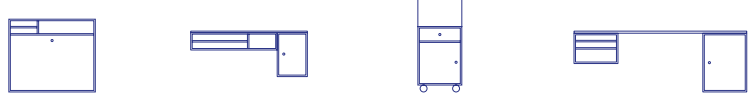

Hjemmekontor

STUDIO 13.545,- 9.482,-	BUREAU 12.680,- 8.876,-	RUNNER 8.906,- 6.234,-	WORKSHOP 15.846,- 11.092,-